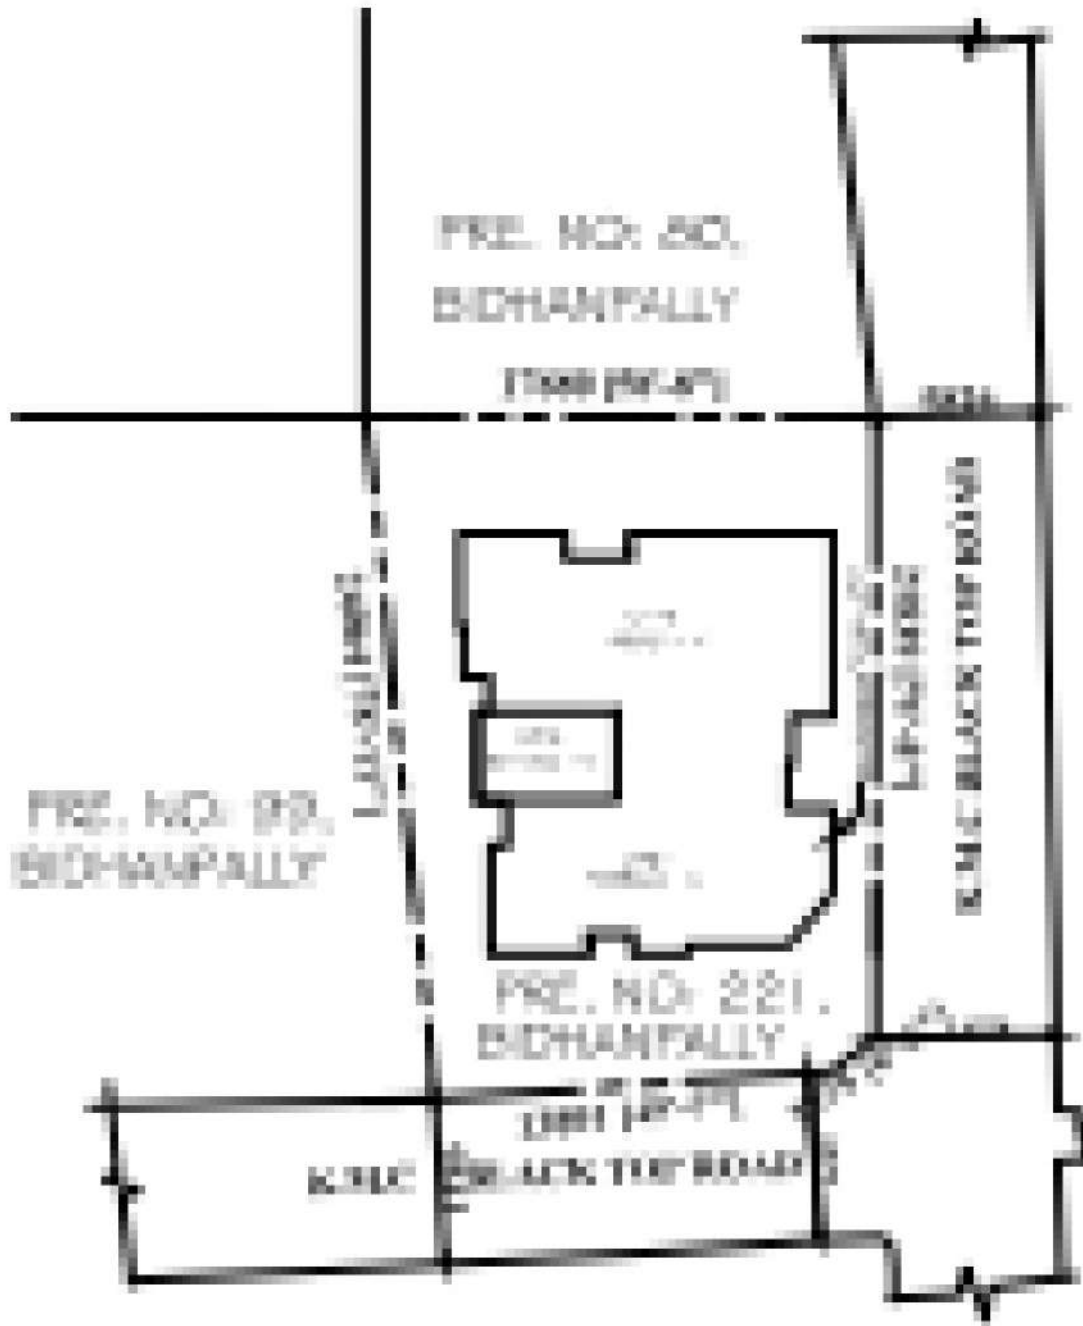

**Proposed Project at Premises No-221,  
Bidhanpally, Ward No-112, Borough No-XI,  
under Kolkata Municipal Corporation, P.S.-  
Bansdroni, Kolkata-700084**

---

**LATITUDE : 22.478424**  
**LONGITUDE : 88.340666**